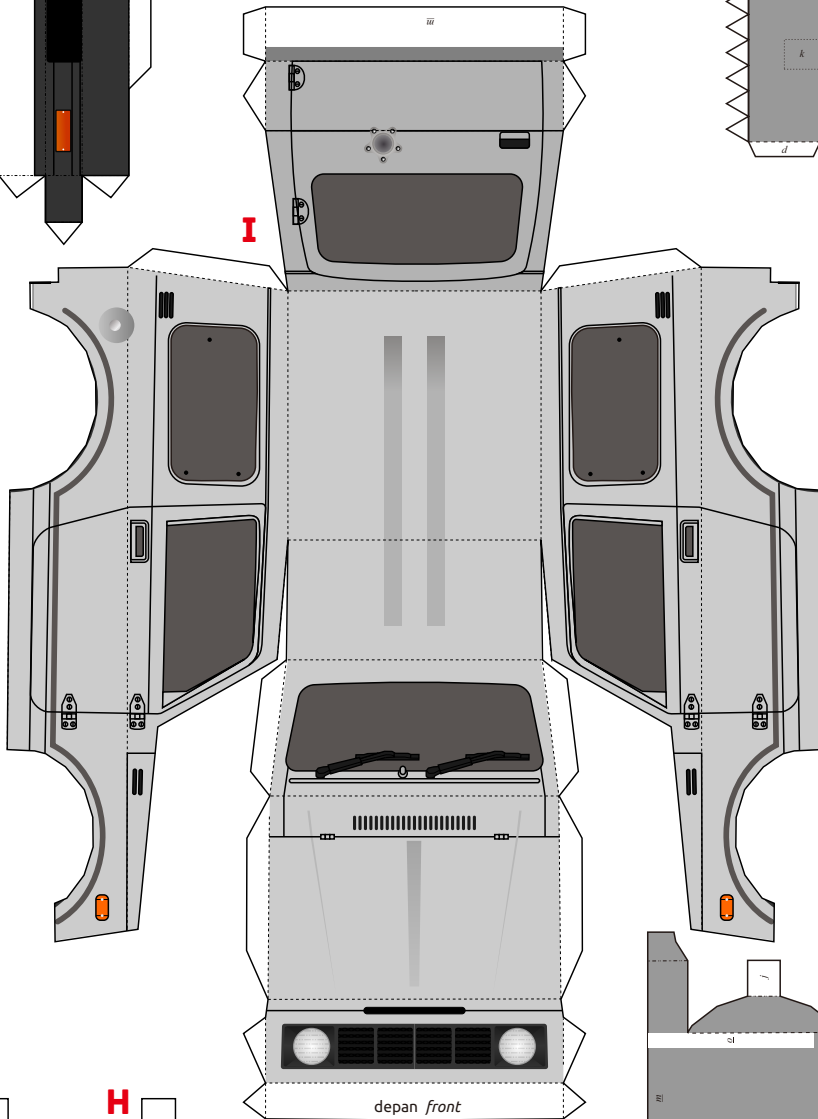

# JIMNY 1/35

Hadi Tahir  
<https://www.haditahir.com>  
<https://haditahir.wordpress.com>  
<https://youtube.com/haditahir>  
haditahir@yahoo.com

garis bantu/assisting line

lipatan gunung/mountain fold

lipatan lembah/valley fold