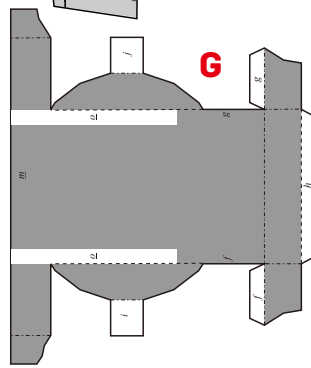

# JIMNY 1/35

Hadi Tahir  
<https://www.haditahir.com>  
<https://haditahir.wordpress.com>  
<https://youtube.com/haditahir>  
haditahir@yahoo.com

garis bantu/assisting line

lipatan gunung/mountain fold

lipatan lembah/valley fold